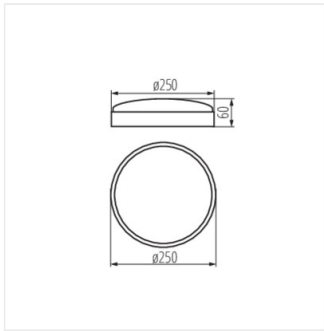

DUNO LED N

Mennyezeti LED lámpa

DUNO LED N15W